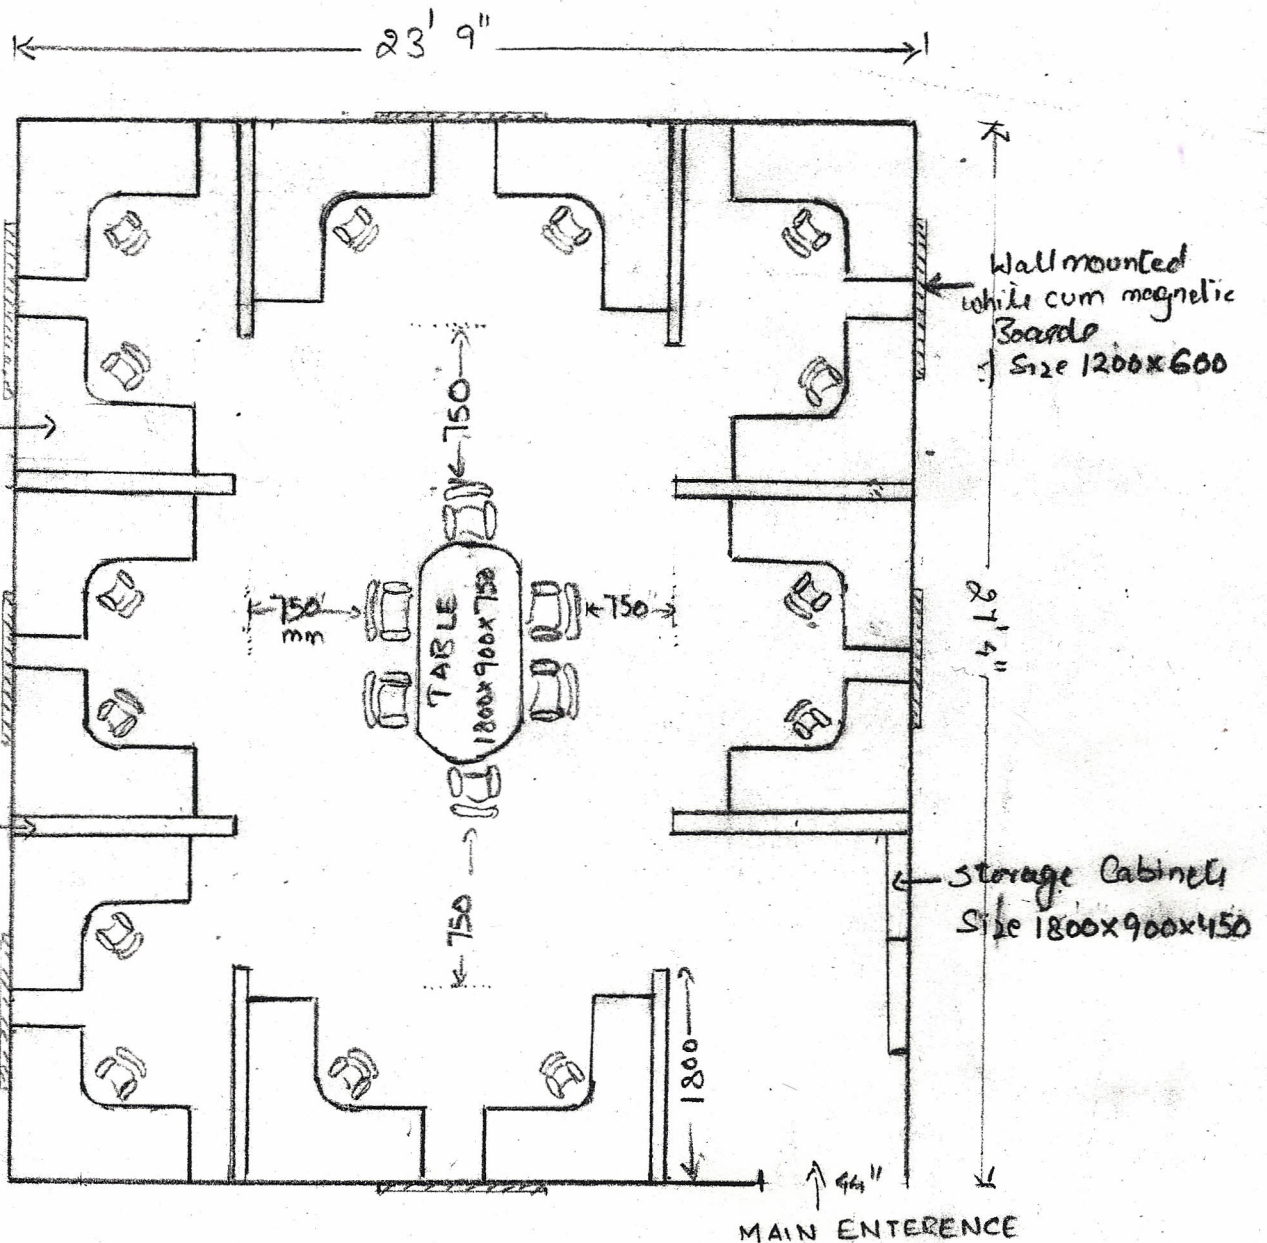

"READING CUM COMPUTER ROOM, IIT MANDI"

Set-up Details:

- | | |
|---------------------------------------|-----------|
| 1) Work Stations size 1500x1200x750 | 14 Nos |
| 2) Modular Partitions 1500mm (H) | 240 Sq Ft |
| 3) Work Stations Chair | 14 Nos |
| 4) Reading Table 1800x900x750 | 1 Nos |
| 5) Reading chairs. | 6 Nos |
| 6) White Cum Magnetic boards 1200x600 | 7 Nos |
| 7) Storage Cabinets 1800x900x450 | 2 Nos |